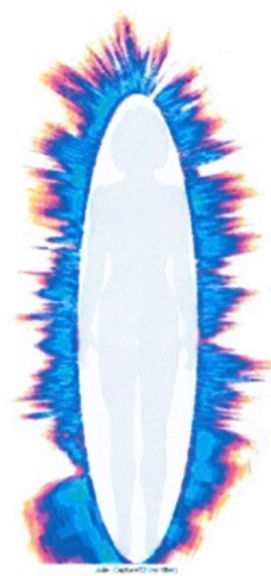

# Orgone Effects® Ener-Band Testing

The following GDV images show the before and after effects of physical training with the OEA Ionic Ener-band.

Aura after 1 hour training  
without Ener-Band

Aura before training  
with Ener-Band

Aura after 1 hour training  
with Ener-Band