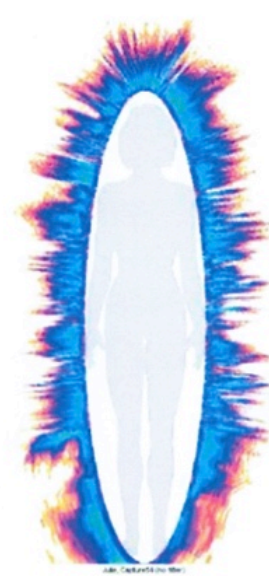

# Orgone Effects® Ener-Band Testing

The following GDV images show the before and after effects of physical training with the OEA Ionic Ener-band.

Aura after 1 hour training  
without Ener-Band

Aura before training  
with Ener-Band

Aura after 1 hour training  
with Ener-Band