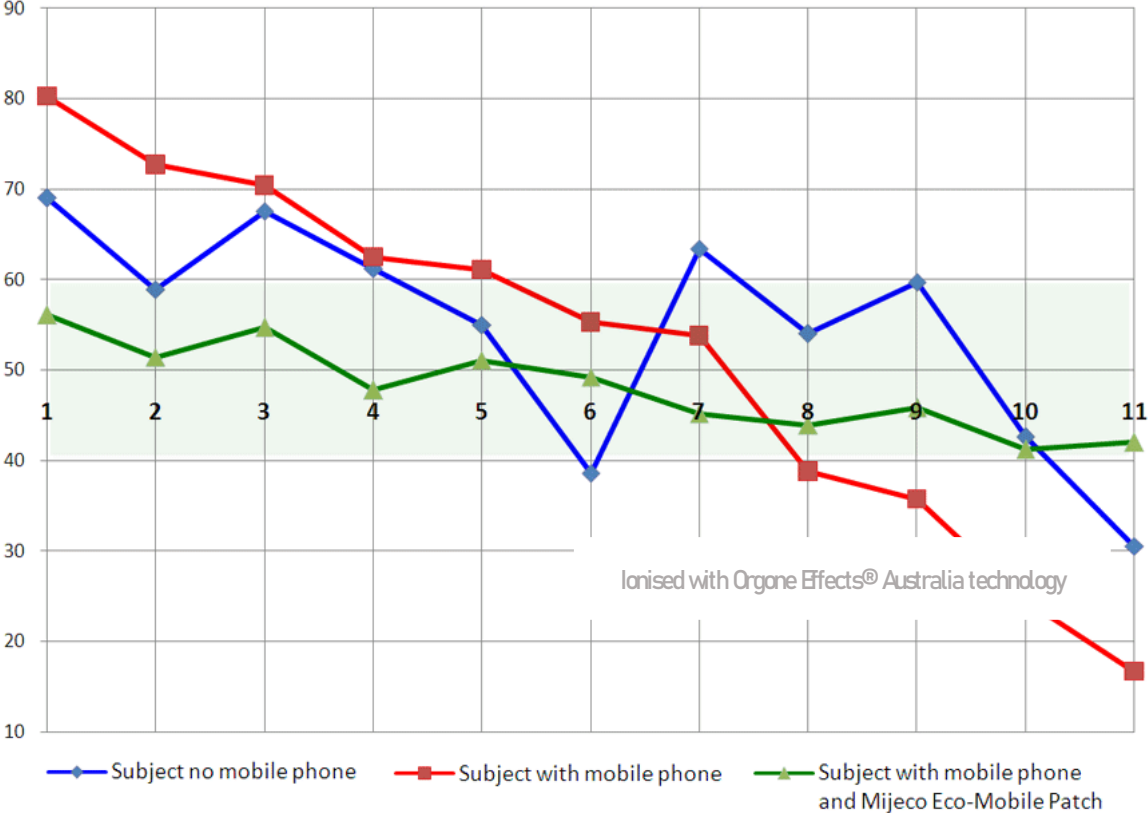

Orgone Effects® Mobile Phone and Wi-Fi Radiation Harmonizer Testing

Electrodermal Screening - AVATAR Biofeedback Testing System

- | | | |
|--|--|--|
| <p>1 Fat Tissue</p> <p>2 Pancreas</p> <p>3 Connective Tissue</p> <p>4 Urethra-Vagina-Uterus/Prostate Penis</p> | <p>5 Kidney</p> <p>6 Gallbladder</p> <p>7 Stomach</p> <p>8 Liver</p> | <p>9 Skin</p> <p>10 Joint</p> <p>11 Urinary Bladder</p> |
|--|--|--|